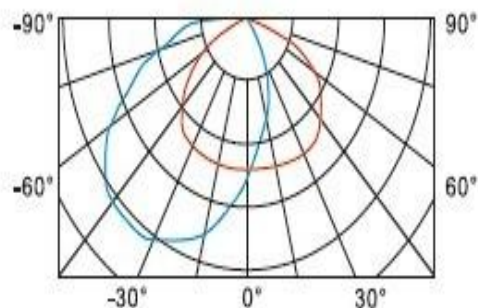

LIGHTINGRETROFIT

Induction wall light

LRF-BG001B-80W

Technical Data

Power - 80W

Voltage - 220vac   Current - 0.36A

Power Factor - > 0.95

Operating Frequency - 230KHz (no flicker)

Operating Temperature range - -25degC to +50degC

Maximum Operating Temperature - +85degC

Ingress Protection - IP65

Certification - CE, CCC, RoHS, FCC approvals and IEC55015, IEC61347 compliance reports.

Colour Temperature - 3000-6500 Kelvin (5000K is stock item, other colours to order)

Colour Render Index - >85Ra

Total Lumens * - 6,560   Lumens per Watt * - 82

P/S ratio - 1.96   Total Pupil Lumens * - 12,860

Lumen Maintenance - @ 2,000hrs => 95%, @16,000hrs=> 90%, @60,000hrs => 80%

Dimensions - Aluminium die cast housing 45cm wide by 33cm high by 28cm deep

Reflector Cover - UV Toughened glass

Switching - Instant switching

Life span / Warranty - 80,000 hours average / 2 year lamp and ballast parts warranty

* Subject to 3% variation up or down per fitting

Baytrade Nominees Pty Ltd
ABN 77 082 123 117
lightingretrofit.aus@gmail.com